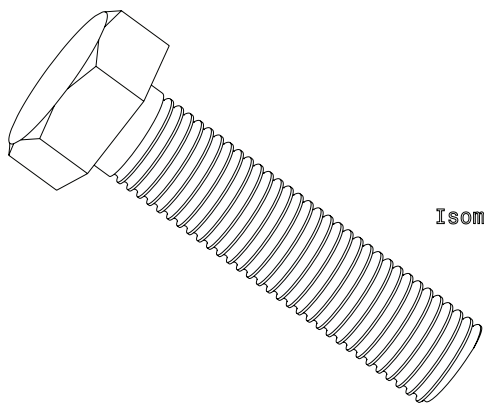

**PRODUCT CODE: HH1235**  
HEXAGON SET SCREW

**DESCRIPTION**

M12 x 35mm Hexagon Set Screw

**FINISH**

BZP

**MATERIAL**

HT8.8 Steel

**PACKAGING**

Packed in qty 100

**ADDITIONAL NOTES**

Manufactured from High Tensile Steel Grade 8.8

Isometric view

	LENGTH IN MM											
	10	12	16	20	25	30	35	40	50	60	80	100
<b>M6</b>	HH610	HH612	HH616	HH620	HH625	HH630	HH635	HH640	HH650	-	-	-
<b>M8</b>	HH810	HH812	HH816	HH820	HH825	HH830	HH835	HH840	HH850	-	-	-
<b>M10</b>	-	-	-	HH1020	HH1025	HH1030	HH1035	HH1040	HH1050	HH1060	HH1080	HH10100
<b>M12</b>	-	-	-	HH1220	HH1225	HH1230	HH1235	HH1240	HH1250	HH1260	HH1280	HH12100
<b>M16</b>	-	-	-	-	HH1625	HH1630	HH1635	HH1640	HH1650	HH1660	HH1680	HH16100
<b>M20</b>	-	-	-	-	-	-	-	-	-	-	HH2080	HH20100